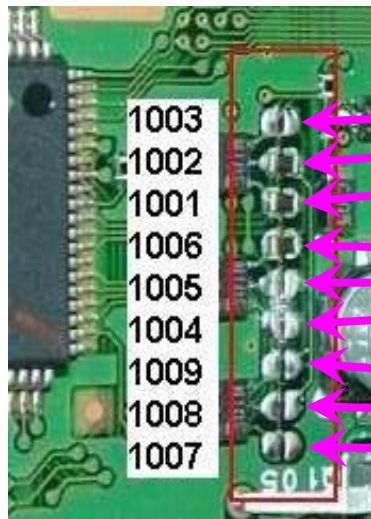

# Yaesu FT-857 Original Jumper Settings

Main Board Jumpers

Radio Type (Look on the Original Box)

	A1	A2	A3	B1	B2	B3	C1	C2	C3	D1	D2	E1	E2	E3	H1	H2
JP1003	X			X			X			X		X			X	
JP1002	X	X		X	X		X	X		X	X	X	X		X	X
JP1001	X	X	X	X	X	X	X	X	X	X	X	X	X	X	X	X
JP1006	X	X	X				X	X	X						X	X
JP1005																
JP1004																
JP1009												X	X	X	X	X
JP1008				X	X	X	X	X	X	X	X					
JP1007										X	X					